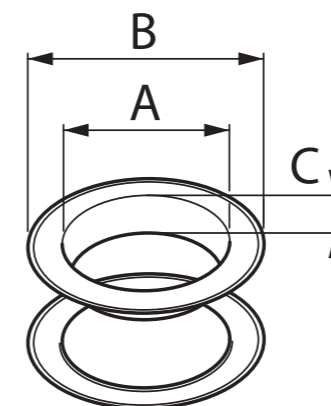

WASHER INSERTS

MEASUREMENTS

Size	A	B	C
# 8	1 1/8"	1 7/8"	3/8"
# 12	1 9/16"	2 1/2"	1/2"
# 18	2 1/2"	3 3/4"	9/16"

VAKO

BLIND / CURTAIN
COMPONENTS

EUROPE • NORTH AMERICA • ASIA-PACIFIC

EUROPE HQ

Goudenhevel 47
5234 GA 's-Hertogenbosch
The Netherlands
info@vako.com
www.vako.com