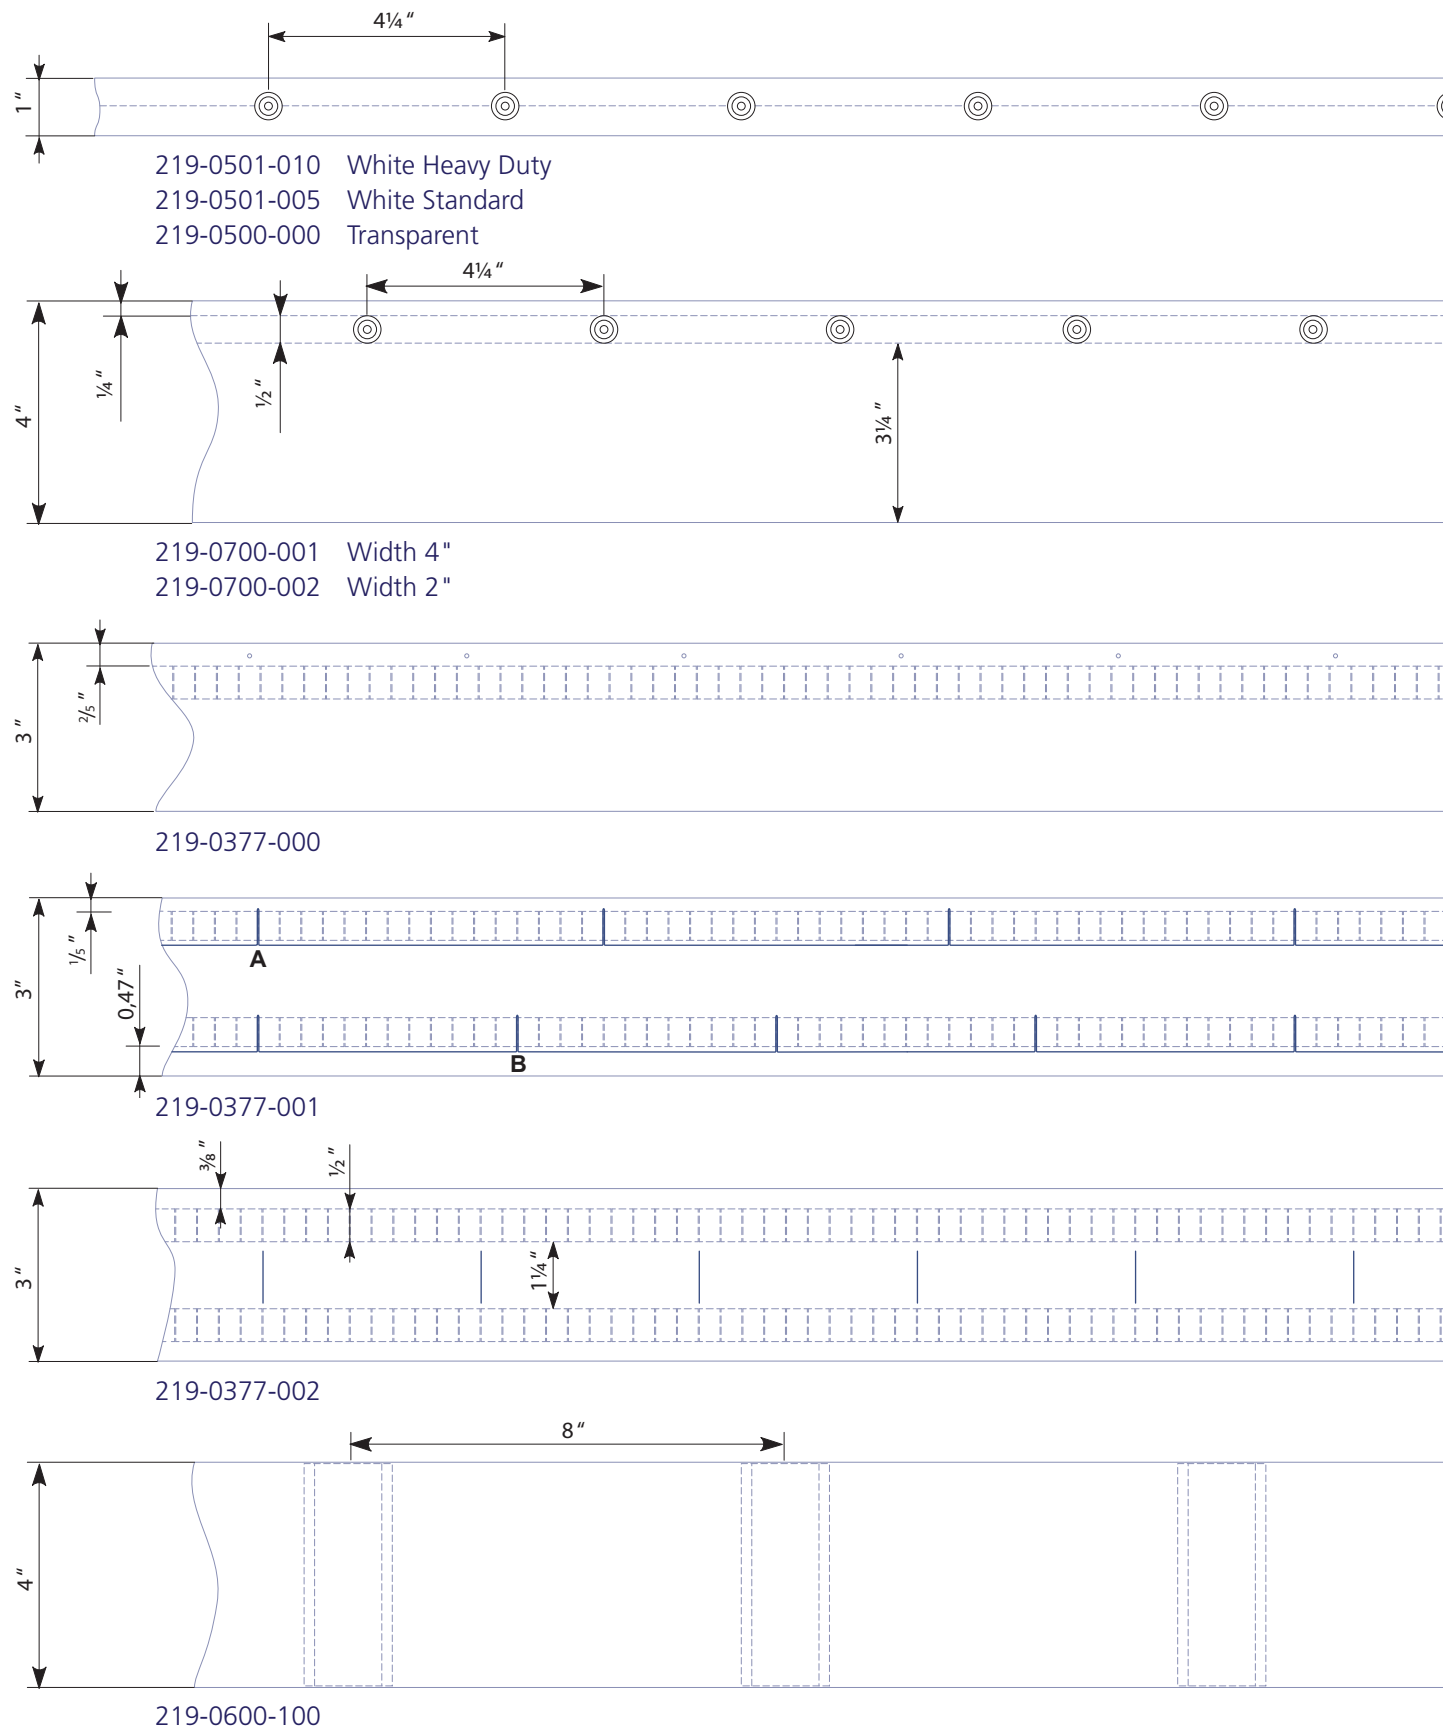

RIPPLE FOLD TAPES