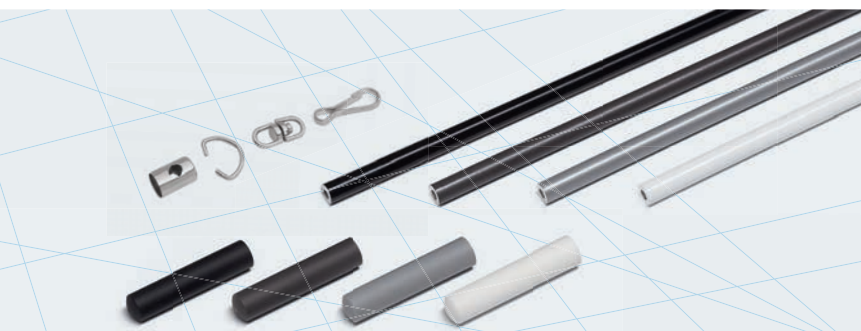

SYSTEM 40/10 COMPONENTS

GLIDERS

Rotating pre assembled colored gliders 4,5 cm, 6 cm, and 8 cm. Suitable for standard, narrow and wide track systems.

HOOKS

Several colors available.

RIPPLE HOLDERS

Ripple holders for a perfect finish.

SOFT TOUCH DRAWBAR

4 colors soft touch drawbar, made to measure.

RIPPLE FOLD TAPES

- Brass nickel plated snaps
- 4 ¼" button spacing
- Multiple thicknesses available