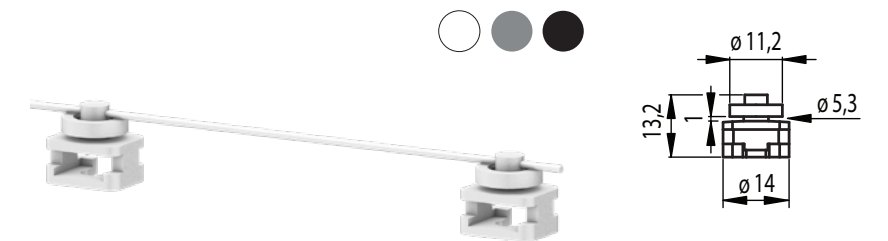

SNAPCARRIER

- Colours white, grey, black
- Distance 54 mm, 60 mm, 80 mm