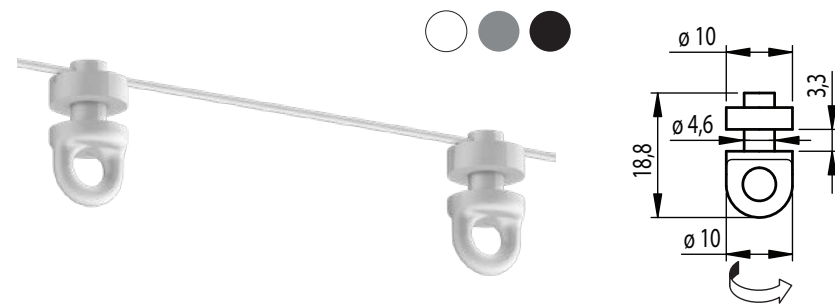

40/10 RIPPLE GLIDERS

STANDARD

- Colours white, grey, black
- Distance 45 mm, 60 mm, 80 mm
- Suited for VAKO track: 10/14 and 10/19