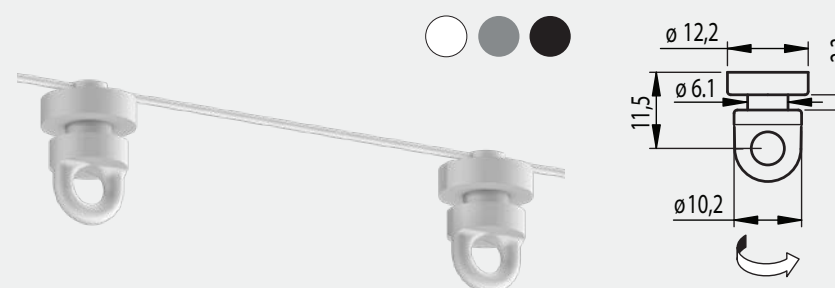

WIDE

- Colours white, grey, black
- Distance 60 mm, 80 mm
- Suited for VAKO track: 10/20, 10/21, 15/19 and 15/20