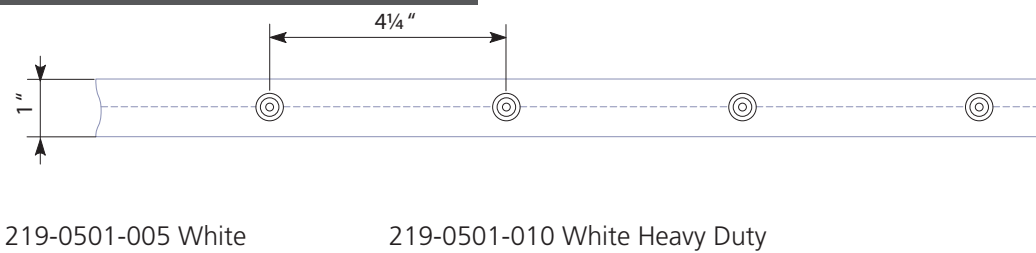

40/10 SNAP TAPE