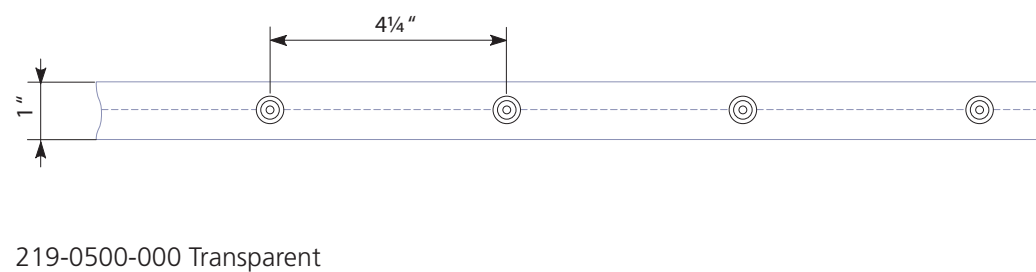

WHEELED SNAPCARRIER

- Colours white
- Distances 60 mm, 80 mm

PENDANT FOR SNAPCARRIER DOUBLE SIDED

- Colours white, grey, black