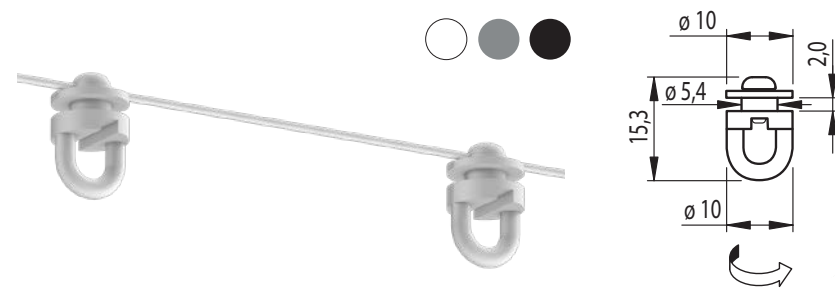

FLAT

- Colours white, grey, black
- Distance 45 mm, 60 mm, 80 mm