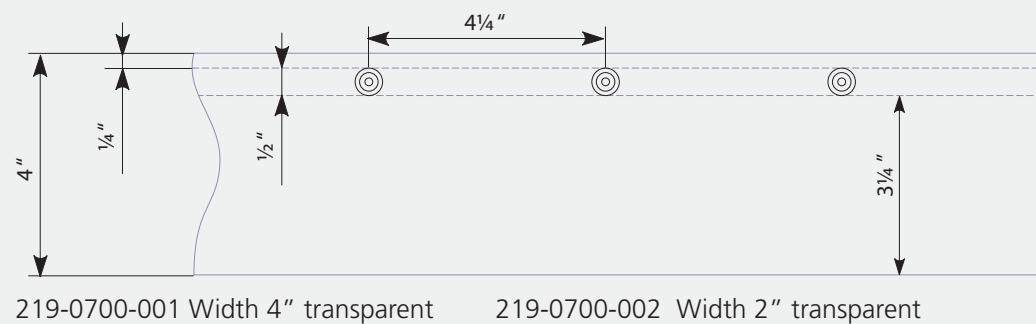

CURTAIN HOOK RIPPLE TAPE

- Colours white