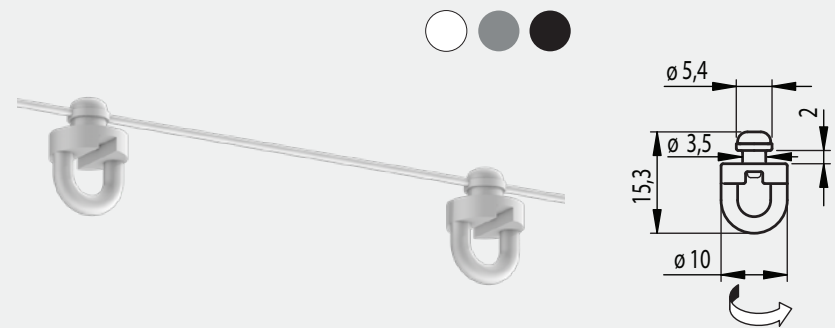

NARROW

- Colours white, grey, black
- Distance 60 mm, 80 mm