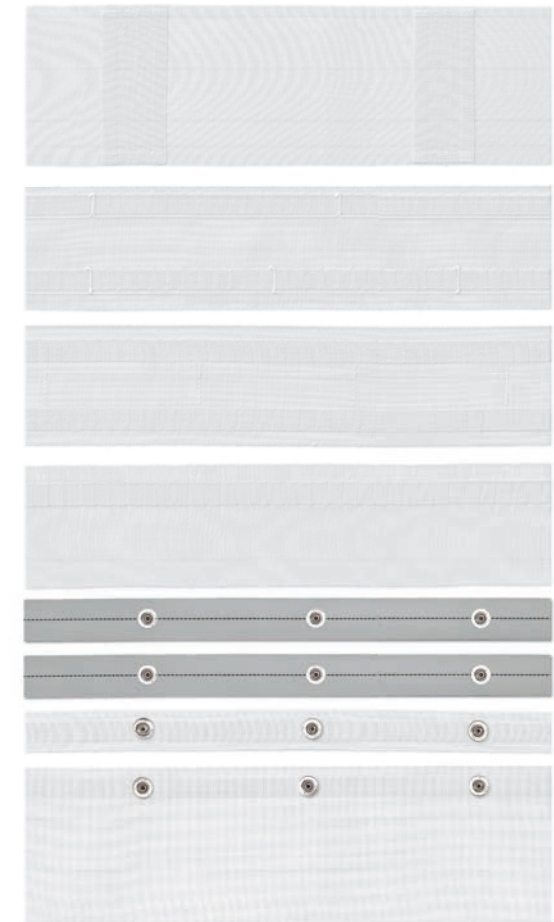

RIPPLE TAPES

- High quality polyester
- Brass nickel plated snaps, do not rust
- Easy to assemble
- Ripple holders for a perfect finish