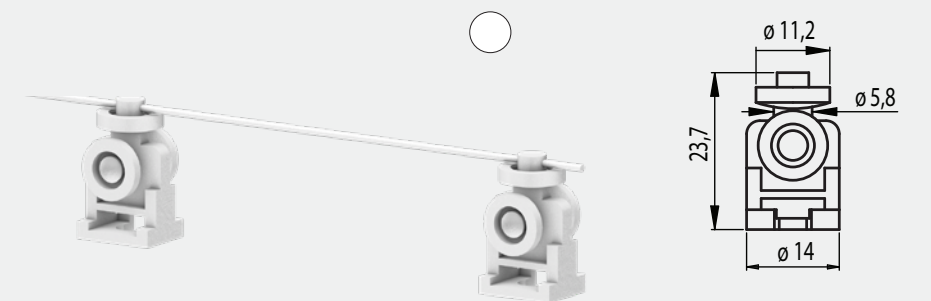

WHEELED SNAPCARRIER

- Colours white
- Distances 60 mm, 80 mm

PENDANT FOR SNAPCARRIER DOUBLE SIDED

- Colours white, grey, black